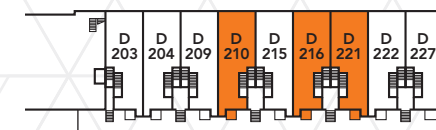

D210/D216/D221
 975 SF
 27 SF BALCONY

	INTERIOR	EXTERIOR
D210	975 SF	27 SF
D216	975 SF	27 SF
D221	975 SF	27 SF

D221 shown
 D210, D216 mirrored

LEVEL 2

CROSS SECTION

Furniture not included. Window size and location may vary. Number of risers may vary. All sizes and specifications are subject to change without notice. E.&O.E.