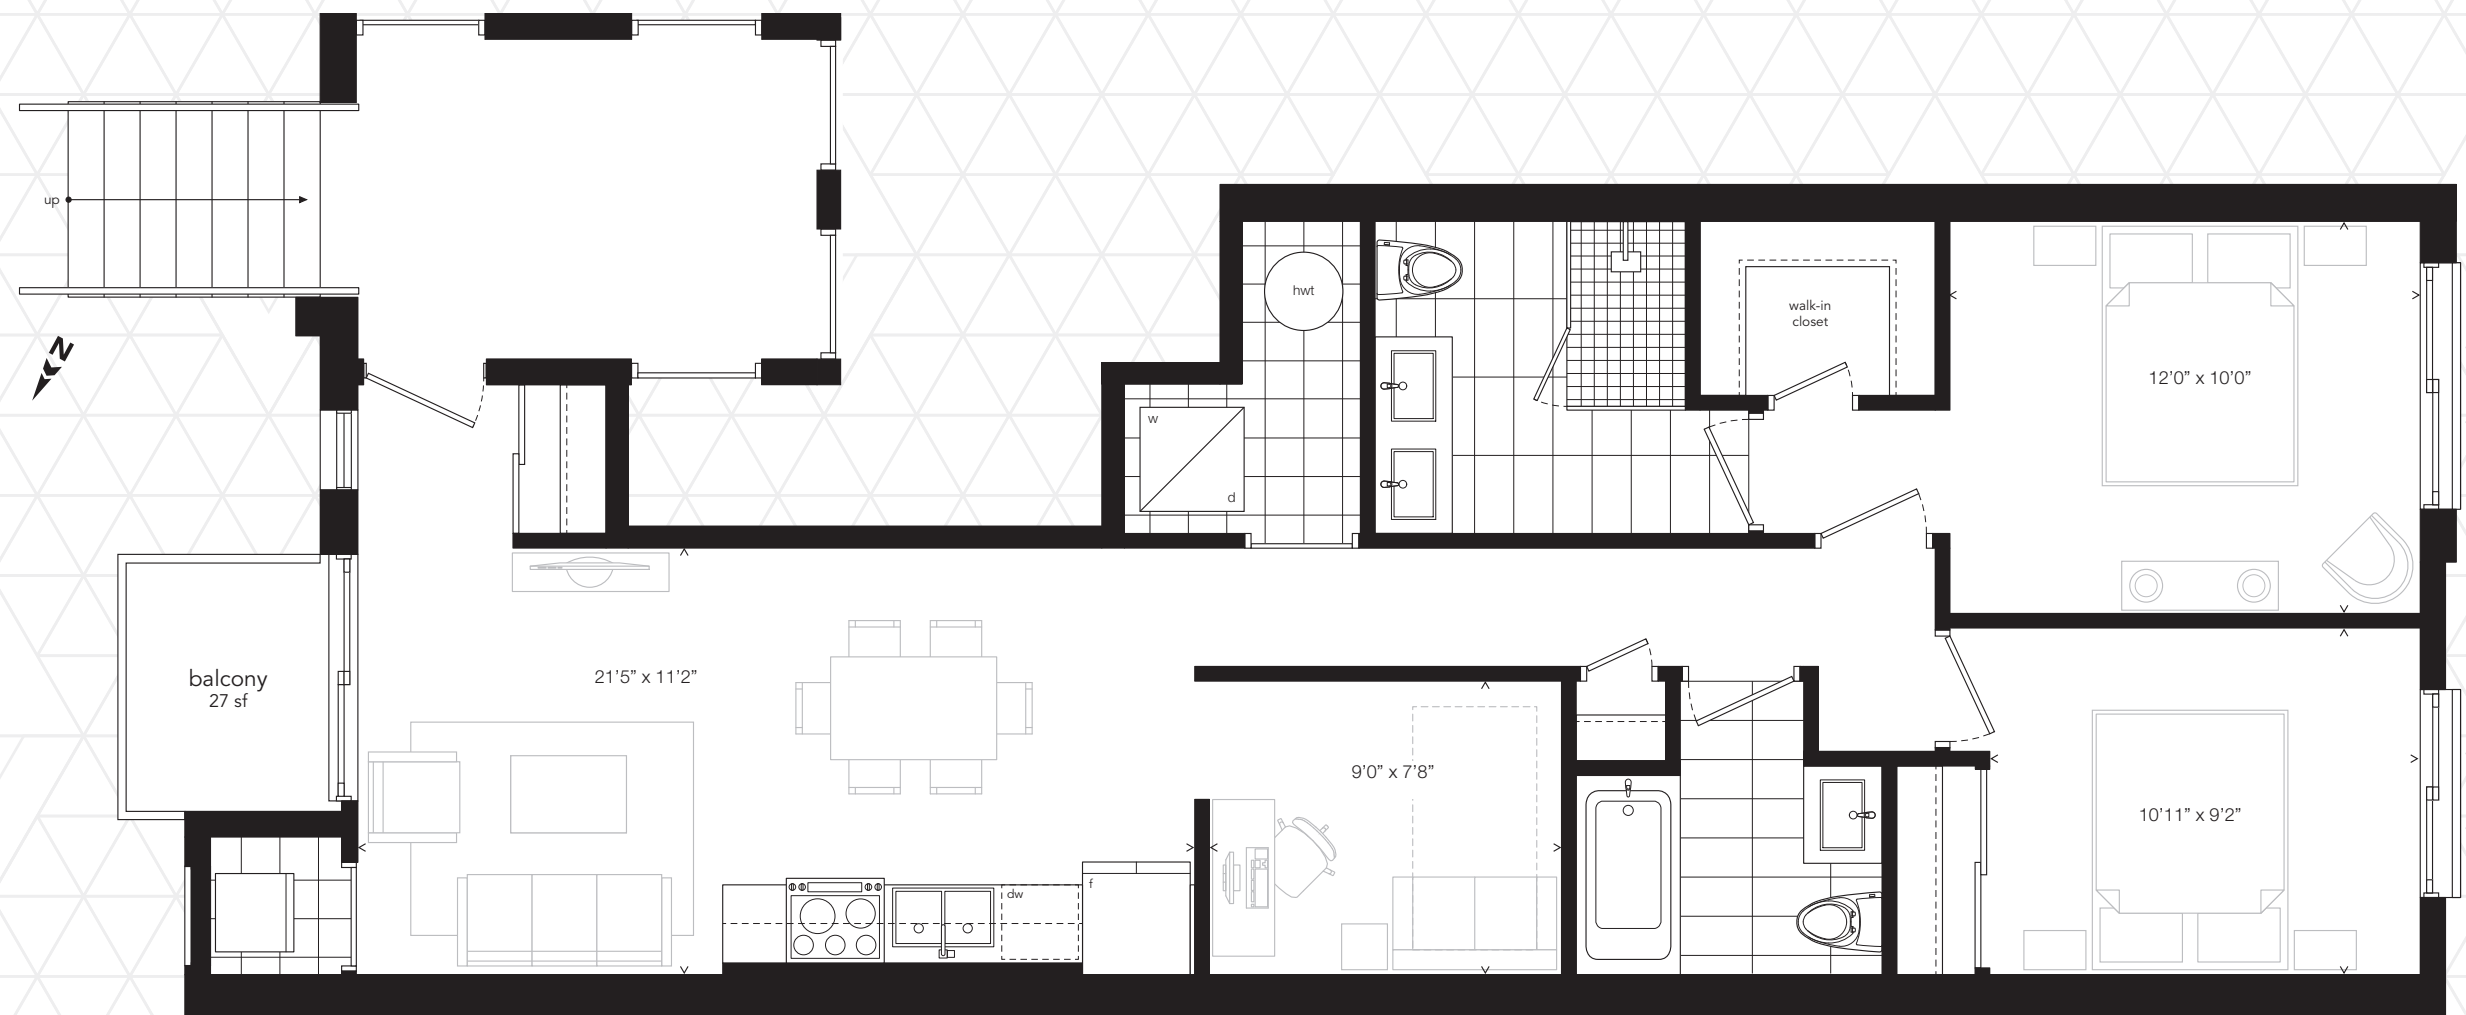

D210/D216/D221
 975 SF
 27 SF BALCONY

	INTERIOR	EXTERIOR
D210	975 SF	27 SF
D216	975 SF	27 SF
D221	975 SF	27 SF

D221 shown
 D210, D216 mirrored

LEVEL 2

CROSS SECTION

Furniture not included. Window size and location may vary. Number of risers may vary. All sizes and specifications are subject to change without notice. E.&O.E.