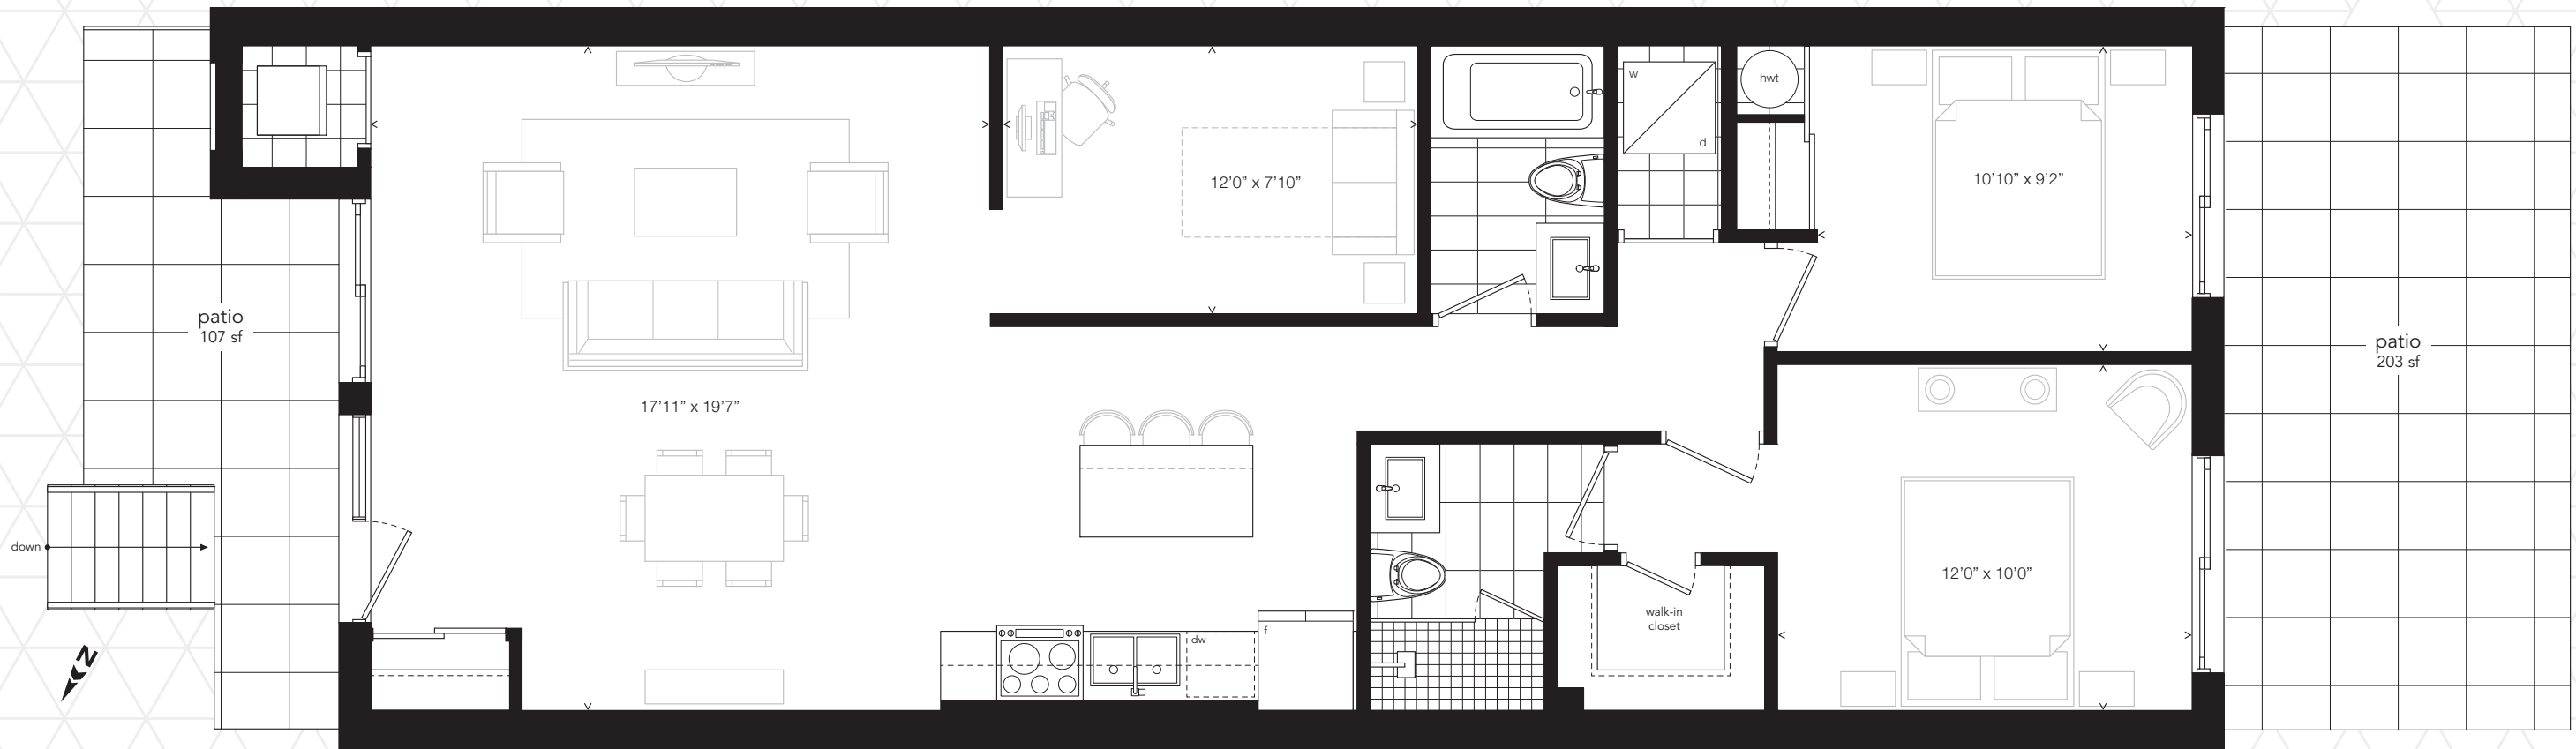

D102/D103/D104/D105/D106/D107/D108
 1,125 SF
 276-310 SF PATIOS

	INTERIOR	EXTERIOR
D102	1,125 SF	276 SF
D103	1,125 SF	276 SF
D104	1,125 SF	298 SF
D105	1,125 SF	310 SF
D106	1,125 SF	310 SF
D107	1,125 SF	306 SF
D108	1,125 SF	310 SF

D106 shown
 D103, D105,
 D107 mirrored

Furniture not included. Window size and location may vary. Number of risers may vary. All sizes and specifications are subject to change without notice. E.&O.E.