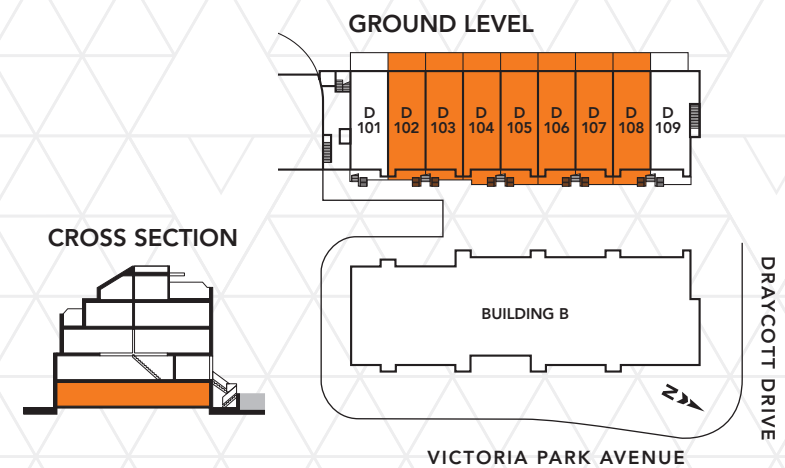

D102/D103/D104/D105/D106/D107/D108
 1,125 SF
 276-310 SF PATIOS

	INTERIOR	EXTERIOR
D102	1,125 SF	276 SF
D103	1,125 SF	276 SF
D104	1,125 SF	298 SF
D105	1,125 SF	310 SF
D106	1,125 SF	310 SF
D107	1,125 SF	306 SF
D108	1,125 SF	310 SF

D106 shown
 D103, D105,
 D107 mirrored

Furniture not included. Window size and location may vary. Number of risers may vary. All sizes and specifications are subject to change without notice. E.&O.E.